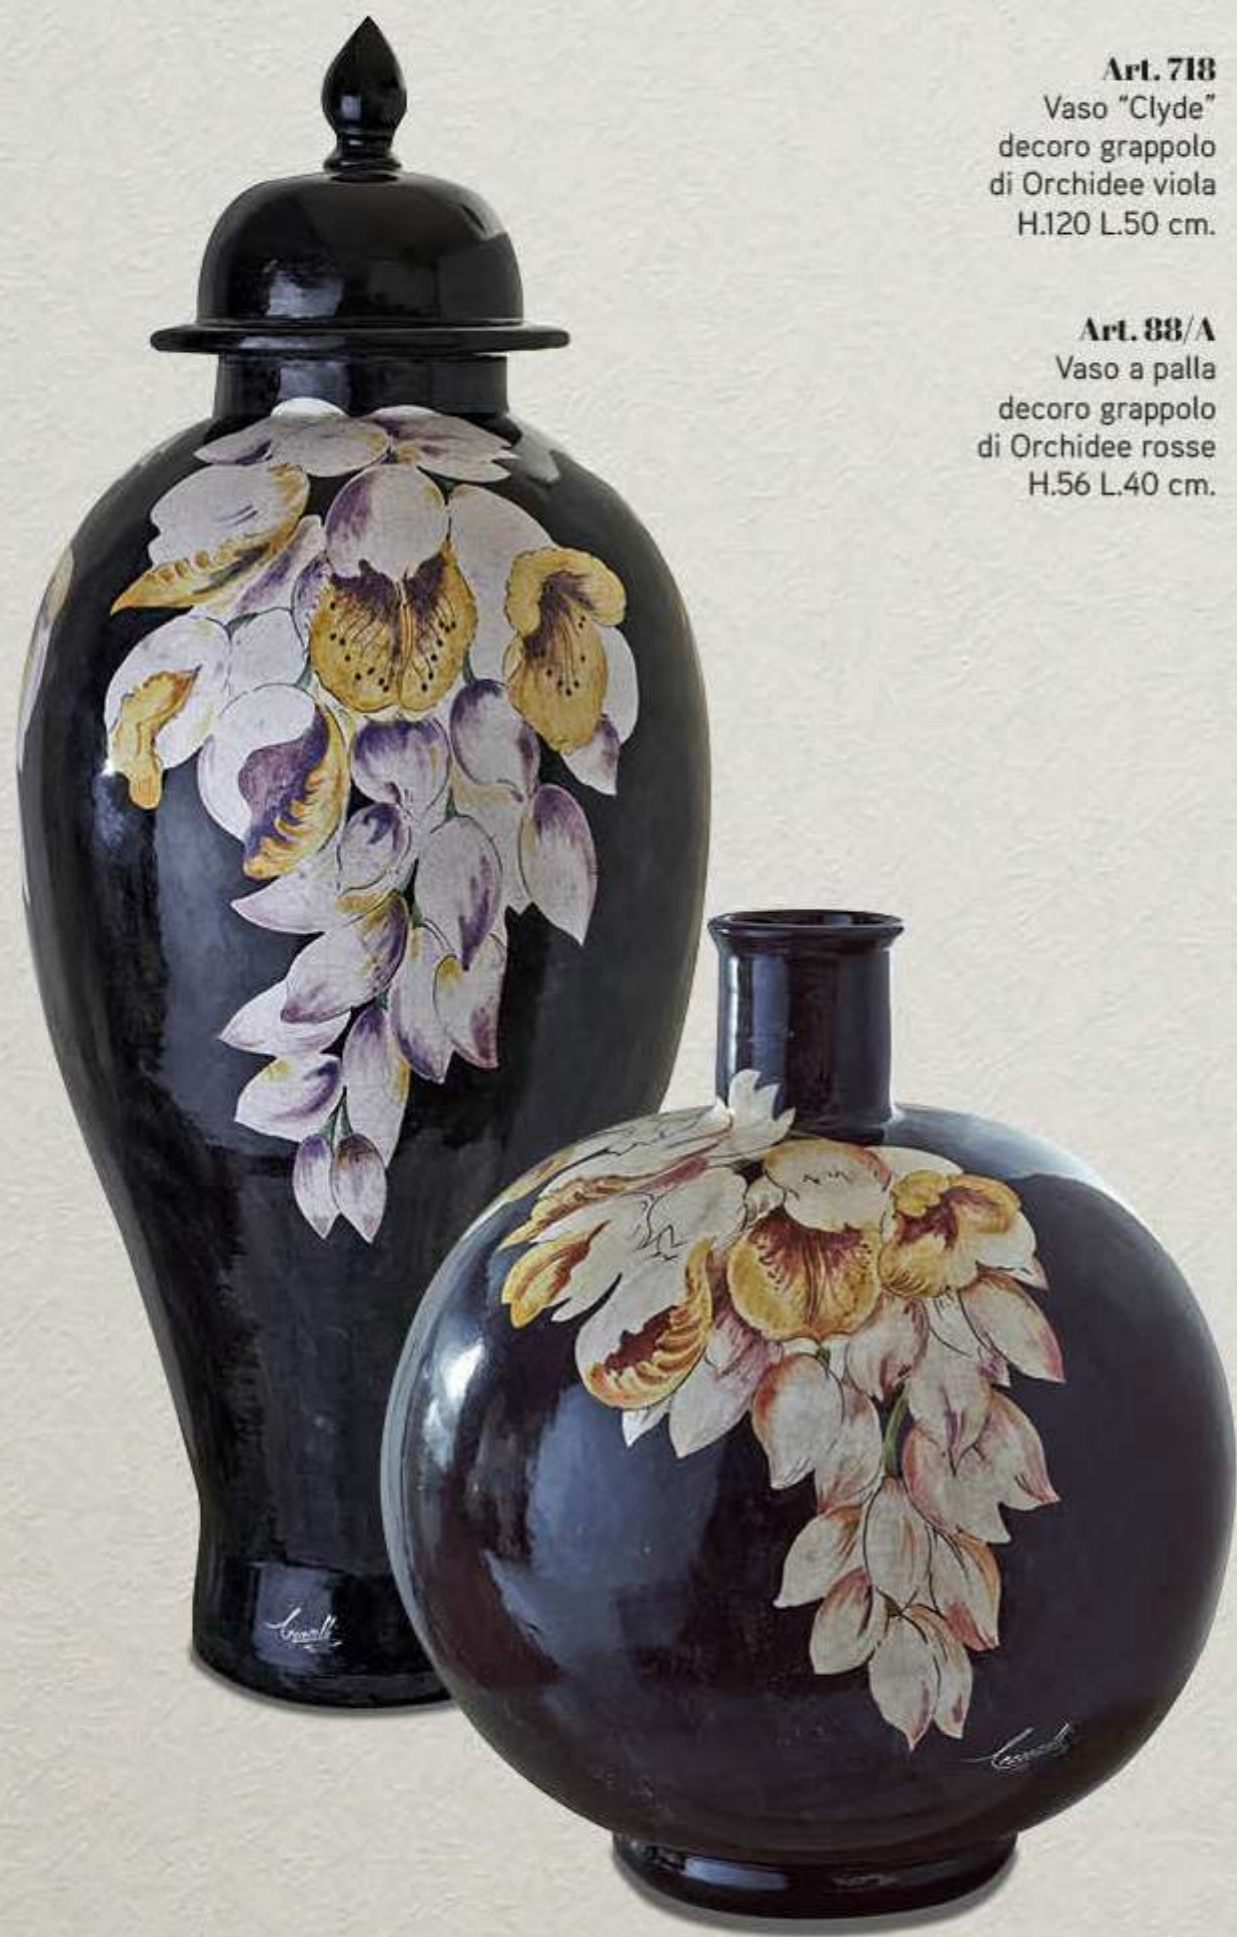

Art. 88/A
Vaso a palla
decoro grappolo
di Orchidee rosse
H.56 L.40 cm.

Art. 718
Vaso "Clyde"
decoro grappolo
di Orchidee viola
H.120 L.50 cm.