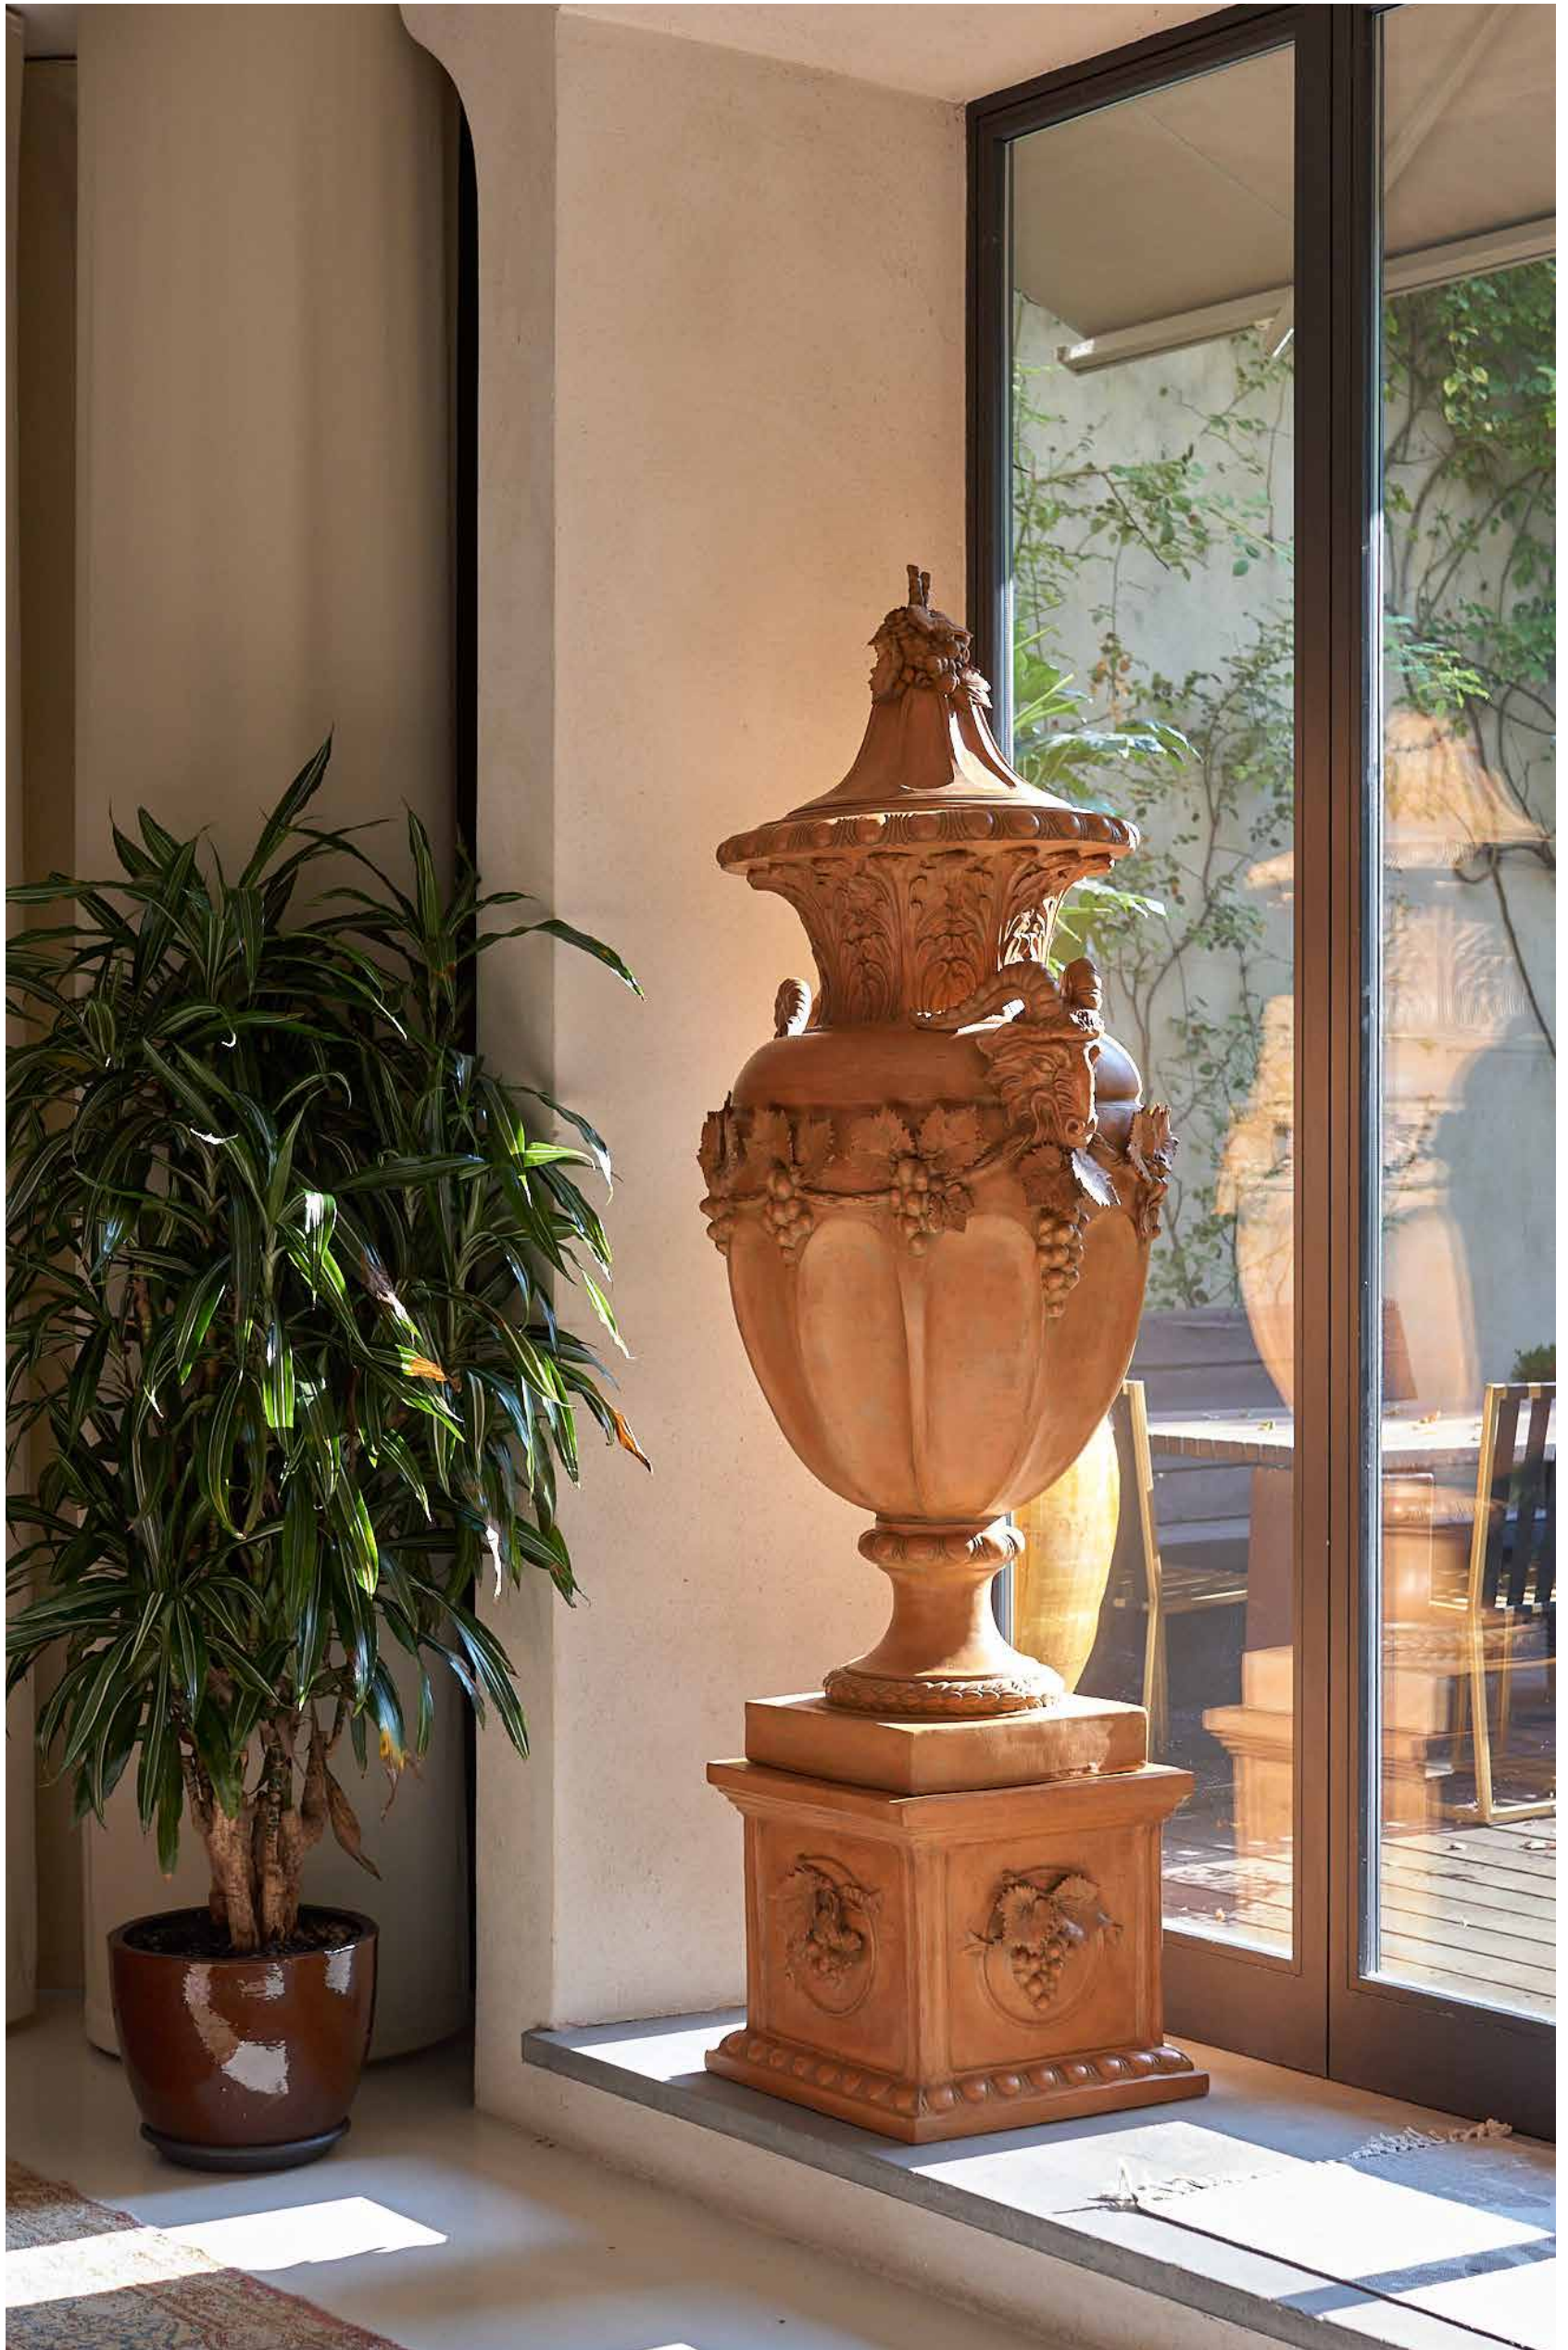

Mezza Estate Var. Terracotta