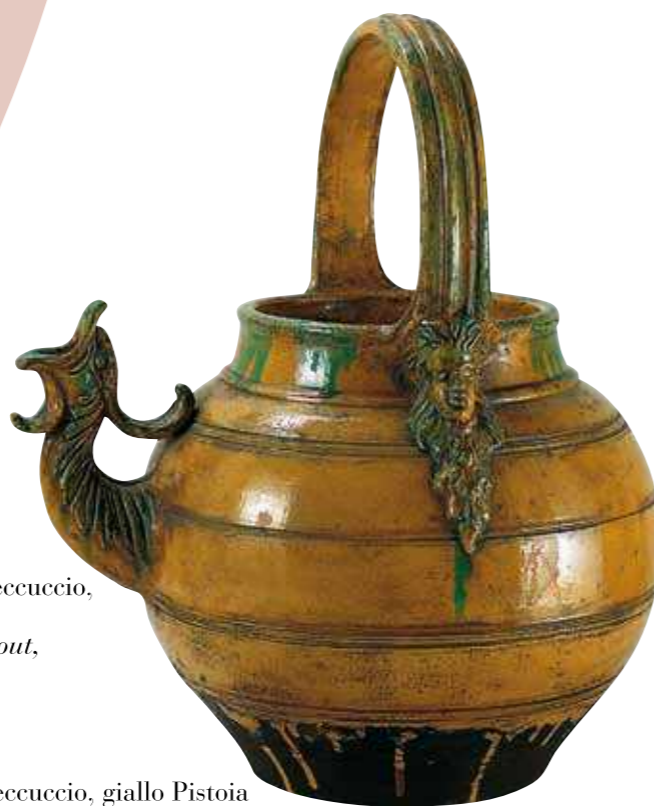

Art. 135/A
Vaso grande con beccuccio, giallo Pistoia
Large vase with spout, Pistoia yellow
cm. H. 70 - L. 46

Art. 135/B
Vaso piccolo con beccuccio, giallo Pistoia
Small vase with spout, Pistoia yellow
cm. H. 30 - L. 22